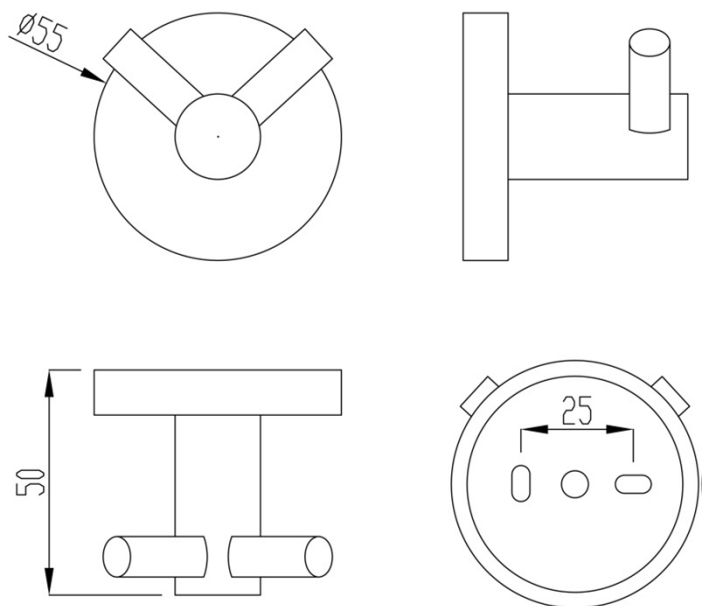

**Double hook**

- Double hook.
- Durability and resistance against corrosion.
- Suitable for public areas.
- Stainless steel satin finish.

**TECHNICAL DATA**

- Made in satin finished AISI 304 stainless steel.
- Dimensions: wall support  $\varnothing$  55 mm, 50 mm depth.
- Concealed fixing.
- Equipped with fixing materials.
- Maintenance: stainless steel needs maintenance because dust can eventually damage the chrome in stainless steel. We recommend monthly cleaning with a stainless steel special product.

**SUGGESTED TEXT FOR PRESCRIPTION**

NOFER or similar double hook, made in satin finished AISI 304 stainless steel. Dimensions: wall support  $\varnothing$  55 mm, 50 mm depth.

**TECHNICAL DRAWING**

DIMENSIONS IN mm